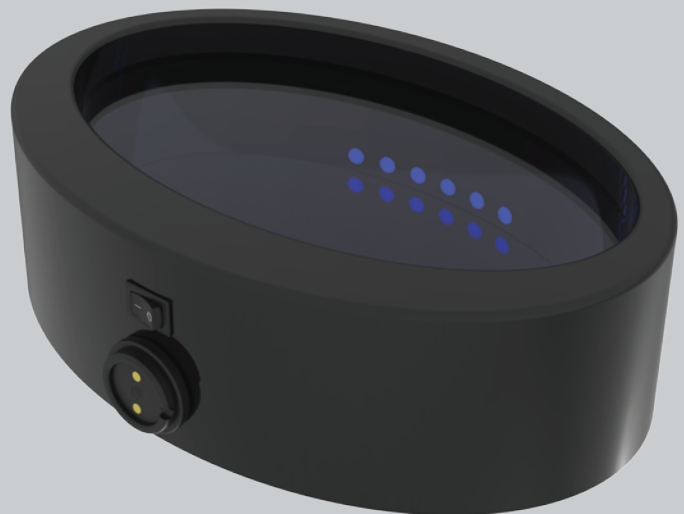

## TISSUE WATERBATH

Thanks to its elongated shape, EliBath can be oriented in any direction. This helps the technician to move freely and naturally, and improves the work quality and efficiency.

### Why choose EliBath?

**\*Ergonomic shape. Small footprint.**

Minimizes the space occupied on the workbench, while maintaining a large working area

**\*Digital control.**

Accurate operation and automatic water temperature control

**\*Easy water replacement.**

Lightweight, easily transported and handled

**\*Adjustable light setting.**

9 different LED colors, adjustable brightness

## Optimize your working station!

EliBath is the new concept of the tissue waterbath. The elongated shape allows to work across a preferred orientation for picking up sections. A full usable depth of 65 mm makes it possible to insert slides vertically. Thanks to its innovative design, EliBath maximizes the working volume, while being extremely compact: 1,8 liter of water and a useful depth of 65 mm for just 1.4 Kg of weight and a footprint of 29 x 20 cm. The magnetic power port allows fast connection and disconnection of the unit, which, together with its lightweight, allows water to be replaced often, avoiding contaminations risks. The waterbath can be controlled by a large external display, which also allows to adjust the light settings and to activate advanced functions.